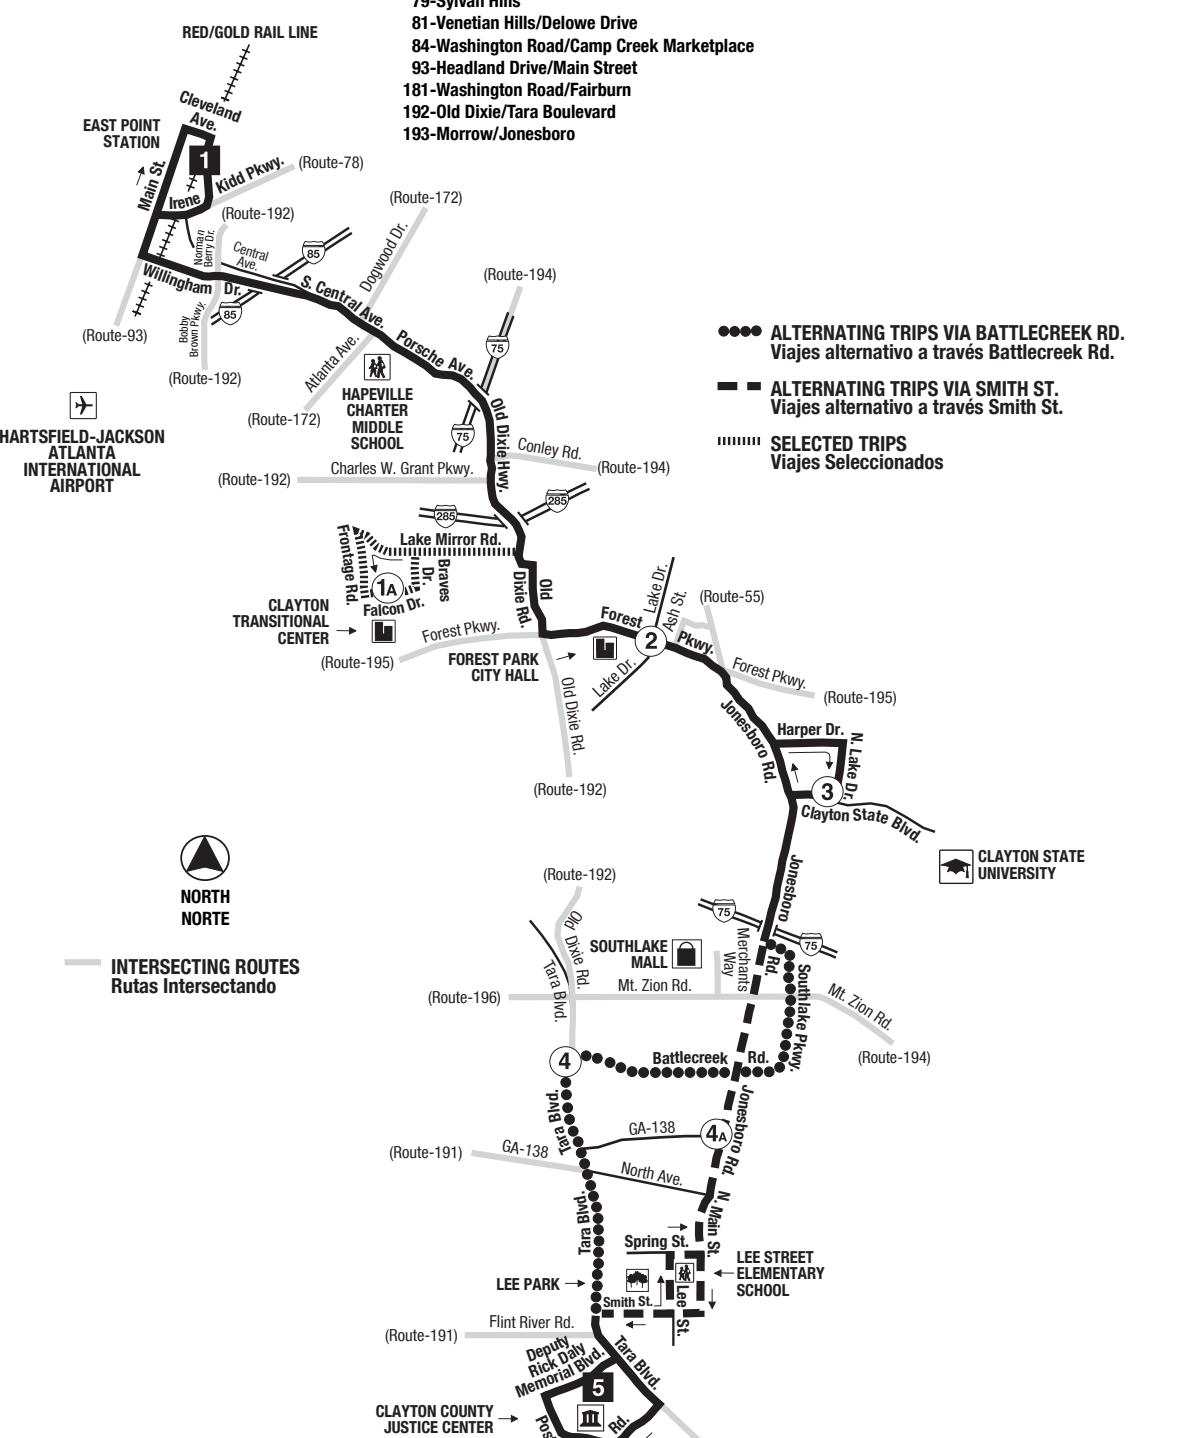

We believe that everyone should enjoy the ride, that's why we are suspending and limiting people who break our code of conduct. Learn more at www.itsmarta.com/RideWithRespect.

193

Morrow/ Jonesboro

Effective Date: **8/17/2019**

Rail Stations Served: **East Point Station**

En Español
www.itsmarta.com

Routes intersecting at East Point Station:
Rutas intersectando en la Estación East Point:

- 78-Cleveland Avenue
- 79-Sylvan Hills
- 81-Venetian Hills/Delowe Drive
- 84-Washington Road/Camp Creek Marketplace
- 93-Headland Drive/Main Street
- 181-Washington Road/Fairburn
- 192-Old Dixie/Tara Boulevard
- 193-Morrow/Jonesboro

Routes intersecting at Clayton County Justice Center:
Rutas intersectando el Centro de Justicia del condado de Clayton:

- 191-Riverdale/ATL International Terminal
- 192-Old Dixie/Tara Boulevard
- 193-Morrow/Jonesboro
- 800-Lovejoy

193 MONDAY THRU FRIDAY - DE LUNES A VIERNES

Times given for each bus trip from beginning to end of route. Read down for times at specific locations.
Horarios para cada viaje de autobús desde el principio hasta el fin del trayecto. Lea los horarios para localidades específicas de arriba hacia a bajo.