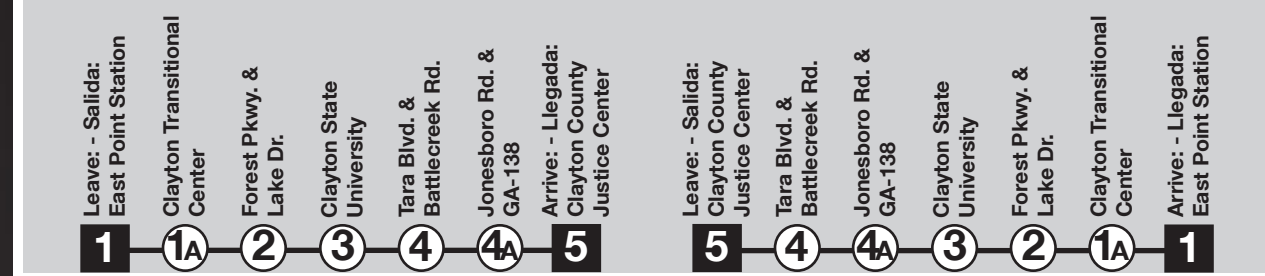

We believe that everyone should enjoy the ride, that's why we are suspending and limiting people who break our code of conduct. Learn more at www.itsmarta.com/RideWithRespect.

193

Morrow/ Jonesboro

Effective Date: **8/17/2019**

Rail Stations Served: **East Point Station**

En Español
www.itsmarta.com

Routes intersecting at East Point Station:
Rutas intersectando en la Estación East Point:

- 78-Cleveland Avenue
- 79-Sylvan Hills
- 81-Venetian Hills/Delowe Drive
- 84-Washington Road/Camp Creek Marketplace
- 93-Headland Drive/Main Street
- 181-Washington Road/Fairburn
- 192-Old Dixie/Tara Boulevard
- 193-Morrow/Jonesboro

Routes intersecting at Clayton County Justice Center:
Rutas intersectando el Centro de Justicia del condado de Clayton:

- 191-Riverdale/ATL International Terminal
- 192-Old Dixie/Tara Boulevard
- 193-Morrow/Jonesboro
- 800-Lovejoy

193 MONDAY THRU FRIDAY - DE LUNES A VIERNES

Times given for each bus trip from beginning to end of route. Read down for times at specific locations.
Horarios para cada viaje de autobús desde el principio hasta el fin del trayecto. Lea los horarios para localidades específicas de arriba hacia a bajo.